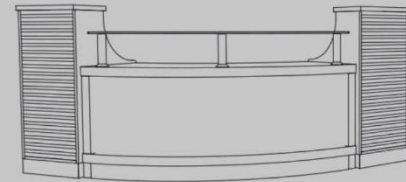

# BANKOLAR

SELECT

BANKO

L:270cm W:96cm H:115cm

Marbella Kiraz

Beyaz